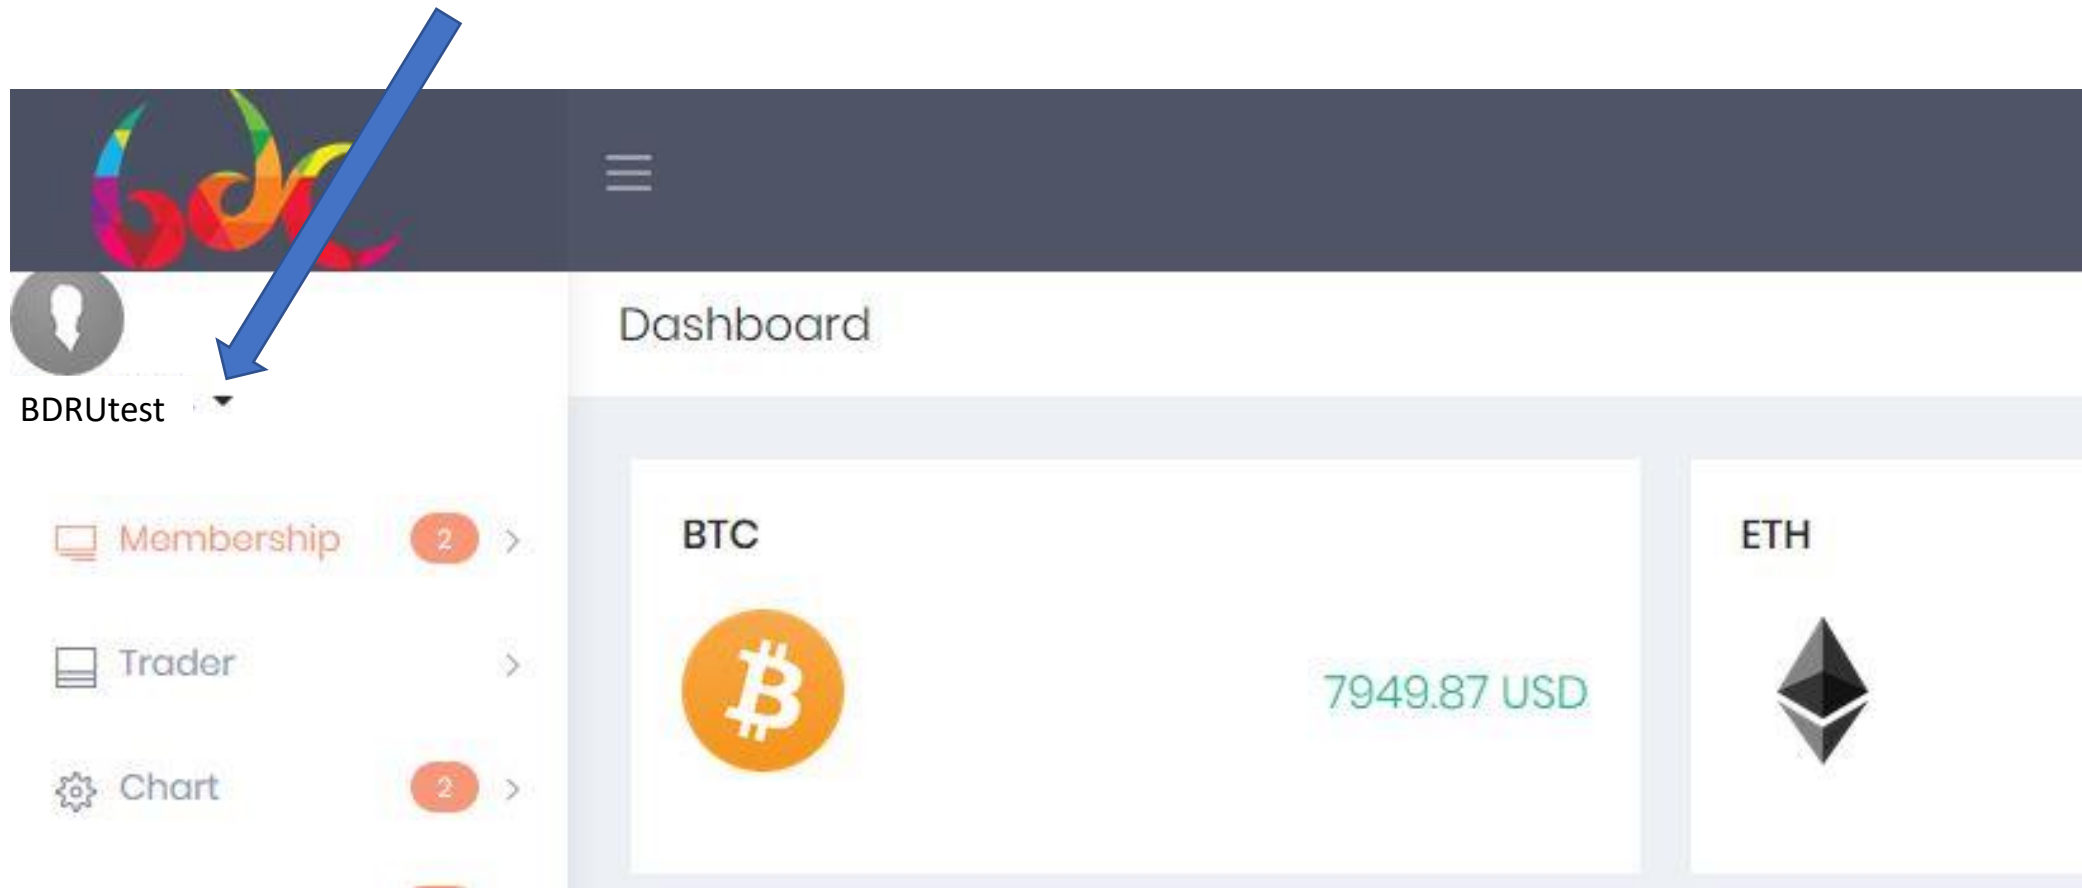

How to add and paste
BDRU wallet address
into your account?

Step 1: Access bdrc.club

https://bdrc.club/?lang=en

Enter Username

Enter Password

Enter Security Code

d0f42c

Remember Me Forgot Password?

Language/语言 ▾

LOGIN

Step 2: From the left menu bar, click the “ ▼ ” button to expand more menu

Step 3: Click “BDRU Wallet”

The screenshot shows a user interface for a dashboard. At the top left is the 'bdc' logo. Below it is a navigation menu with the following items: Dashboard, Profile (with a red notification bubble containing '2'), BD Share (with a right arrow), BDRU Wallet (with a red notification bubble containing '2' and a right arrow), Password (with a red notification bubble containing '10' and a right arrow), and Logout (with a blue notification bubble containing '2' and a right arrow). A blue arrow points to the 'BDRU Wallet' menu item. The main content area is titled 'Dashboard' and contains a table with two rows: