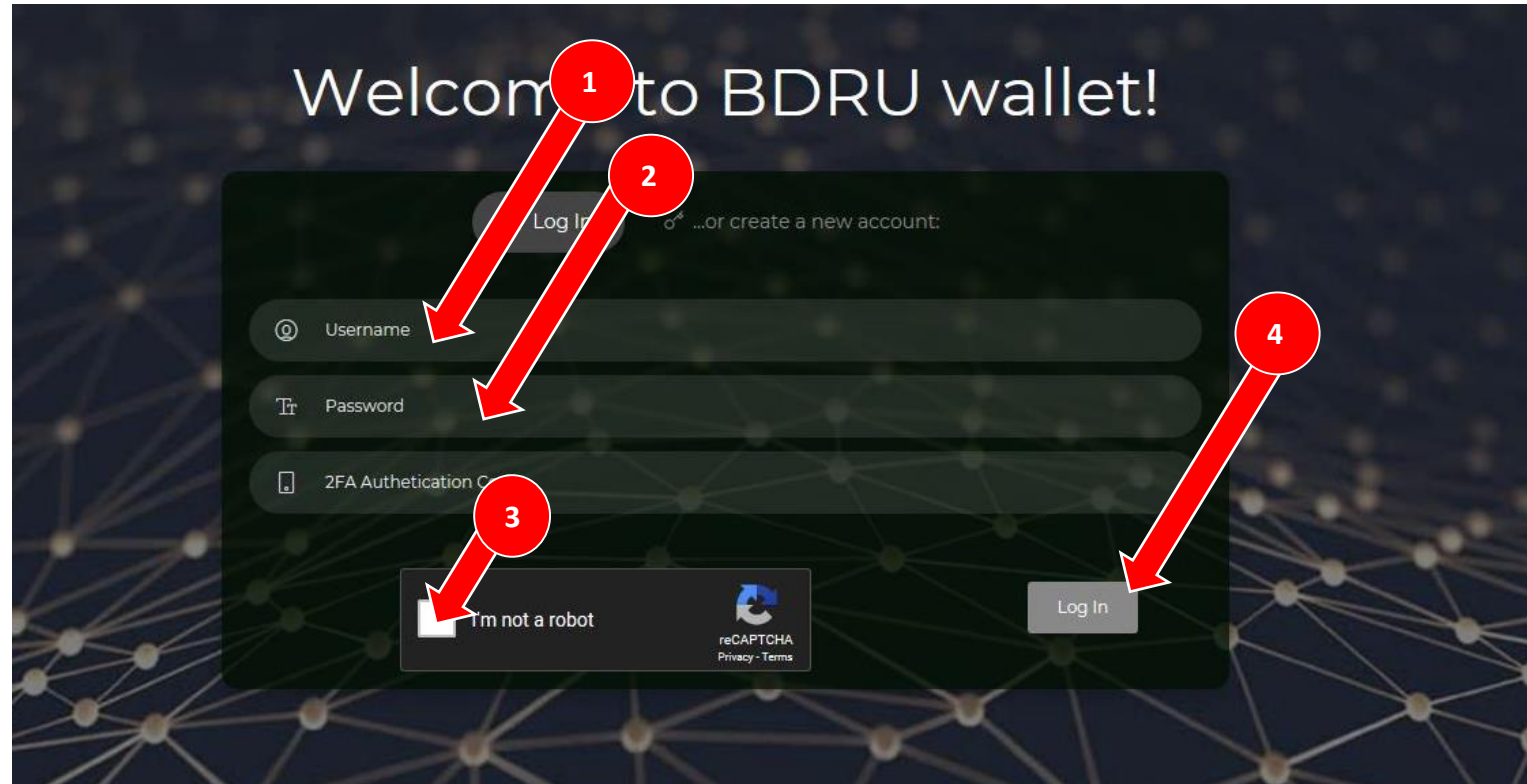

Username

Password

2FA Authentication Code

I'm not a robot reCAPTCHA Privacy - Terms

Log In

Step 2: Login to BDRU wallet

- 1 Key in your username or email
- 2 Key in your login password
- 3 Remember to tick "I'm not a robot"
- 4 Click "Login"